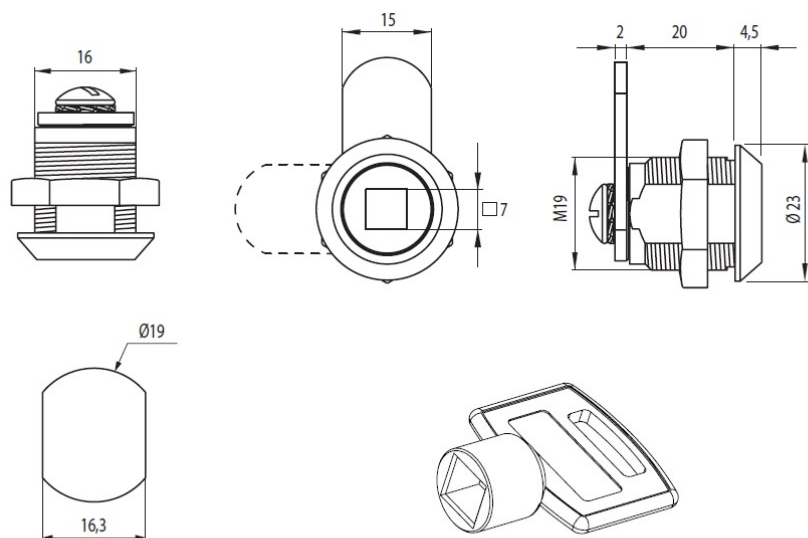

PRODUCT SHEET

Description:

Cam Lock 1920, 90DG, W/Square Zamak Bit Key, Cam A01, CPL Max. 12mm Panel Thickness

Item number:

14.04.481-0

Units	Box	Carton	HS Code	Barcode
Pcs.	36	300	8301300000	
				5704866041799